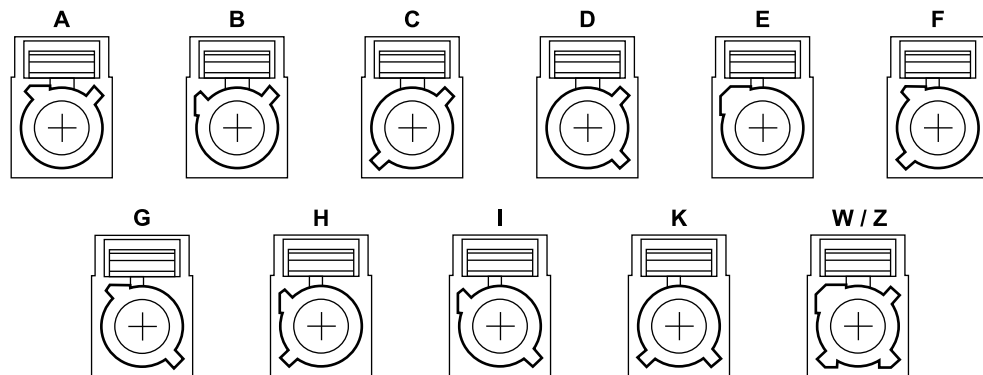

Mechanical and Color Coding

Coding	Rib Combination	Color	Similar RAL No.
A	A - B1	Deep Black	9005
B	A - B2	Signal White	9003
C	A - C	Signal Blue	5005
D	A - D	Bordeaux Violet	4004
E	B1 - B2	Leaf Green	6002
F	B1 - C	Brown	8011
G	B1 - D	Blue Grey	7031
H	B2 - C	Heather Violet	4003
I	B2 - D	Beige	1001
K	C - D	Curry Yellow	1027
W	Neutral Coding	Signal White	9003
Z	Neutral Coding	Water Blue	5021

Female FAKRA Housings